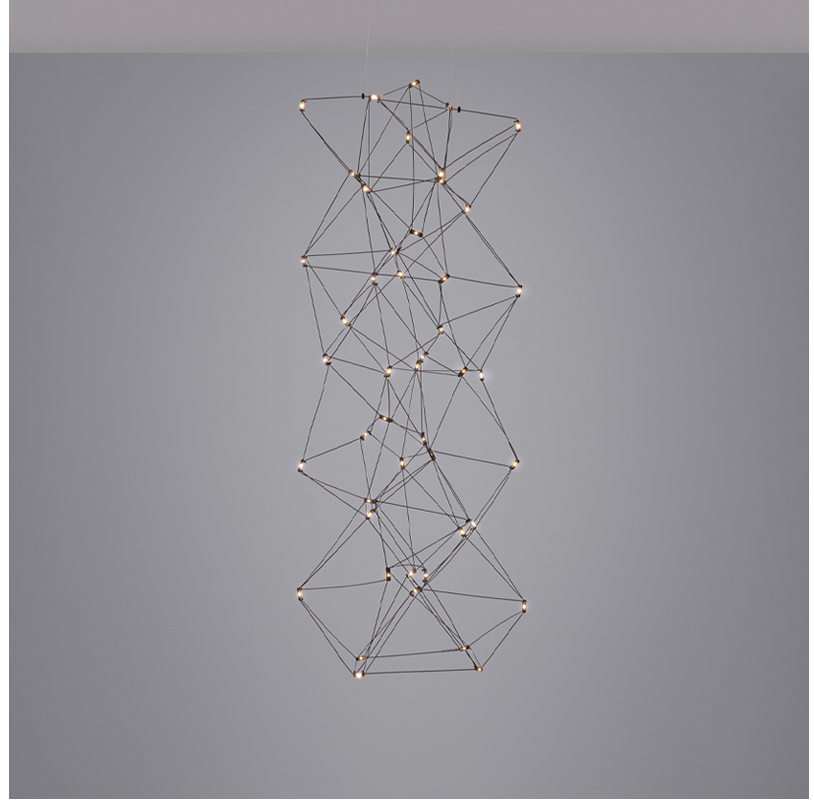

COSMOS VERTICAL SUSPENSION

D1010052-

base number LED Dimming Color Temperature Finish Options

- To build a product code in our configurator select the specify button on the base model # product page
- To build a manual product code on this datasheet choose from the options listed below in blue font and add the suffix to the base model #

GENERAL

Series: Cosmos Vertical
 Partner: Quasar
 Division: Design
 Installation: Suspension
 Product Type: Pendant
 Mounting Location: Ceiling

PHYSICAL

Shape: Square
 Length (mm): 400
 Length (in): 15 3/4
 Width (mm): 400
 Width (in): 15 3/4
 Height (mm): 1400
 Height (in): 55 1/8
 Max. Overall Height (mm): 3400
 Max. Overall Height (in): 133 7/8
 Weight (kg): 4.5
 Weight (lbs): 9.92
[Fixture Finish: NIC / BRA / BBR](#)
 Fixture Material: Metal
 Cable Details: 2000mm Cable
 Upon Request: Custom Sizes Optional Dowlight upon request

COSMOS VERTICAL SUSPENSION

D1010052-

PROJECT

TYPE

SPECIFIER

QUANTITY

DATE

D

GENERAL

Series: Cosmos Vertical
 Partner: Quasar
 Division: Design
 Installation: Suspension
 Product Type: Pendant
 Mounting Location: Ceiling

PHYSICAL

Shape: Square
 Length (mm): 400
 Length (in): 15 3/4
 Width (mm): 400
 Width (in): 15 3/4
 Height (mm): 1800
 Height (in): 70 7/8
 Max. Overall Height (mm): 3800
 Max. Overall Height (in): 149 5/8
 Weight (kg): 4.5
 Weight (lbs): 9.92
[Fixture Finish: NIC / BRA / BBR](#)
 Fixture Material: Metal
 Cable Details: 2000mm Cable
 Upon Request: Custom Sizes Optional Dowlight upon request