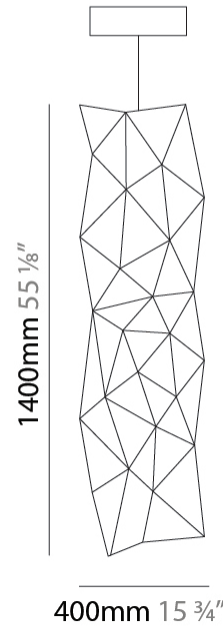

COSMOS VERTICAL SUSPENSION

D1010052-

base number   LED Dimming   Color Temperature   Finish Options

1. To build a product code in our configurator select the specify button on the base model # product page
2. To build a manual product code on this datasheet choose from the options listed below in blue font and add the suffix to the base model #

GENERAL

Series: Cosmos Vertical
Partner: Quasar
Division: Design
Installation: Suspension
Product Type: Pendant
Mounting Location: Ceiling

PHYSICAL

Shape: Square
Length (mm): 400
Length (in): 15 3/4
Width (mm): 400
Width (in): 15 3/4
Height (mm): 1400
Height (in): 55 1/8
Max. Overall Height (mm): 3400
Max. Overall Height (in): 133 7/8
Weight (kg): 4.5
Weight (lbs): 9.92
[Fixture Finish: NIC / BRA / BBR](#)
Fixture Material: Metal
Cable Details: 2000mm Cable
Upon Request: Custom Sizes Optional Dowlight upon request

ELECTRICAL

Lamp Type: LED (Zhaga Standard)
Input Wattage (W): 25.2
Max. Wattage Per Lamp (W): 0.6
[Dimming: 0-10V Dimming / Phase Dimming (120Vac Only)](#)
Driver Included: Yes
Driver Location: Integrated
Driver Type: Constant Voltage - Universal
Driver Class: Class 2
Input Voltage (V): 120 - 277
Output Voltage (V): 12

LED

Number of LEDs: 42
[Color Temperature (°K): 2400 / 2800](#)
Max. Delivered Lumen (lm): 1260 (2800K)
CRI: >90 CRI
Lamp Life (hrs): 50000

OPTICAL

RATINGS AND CERTIFICATIONS

Certified By: Certified for North American Standards
IP rating: IP20