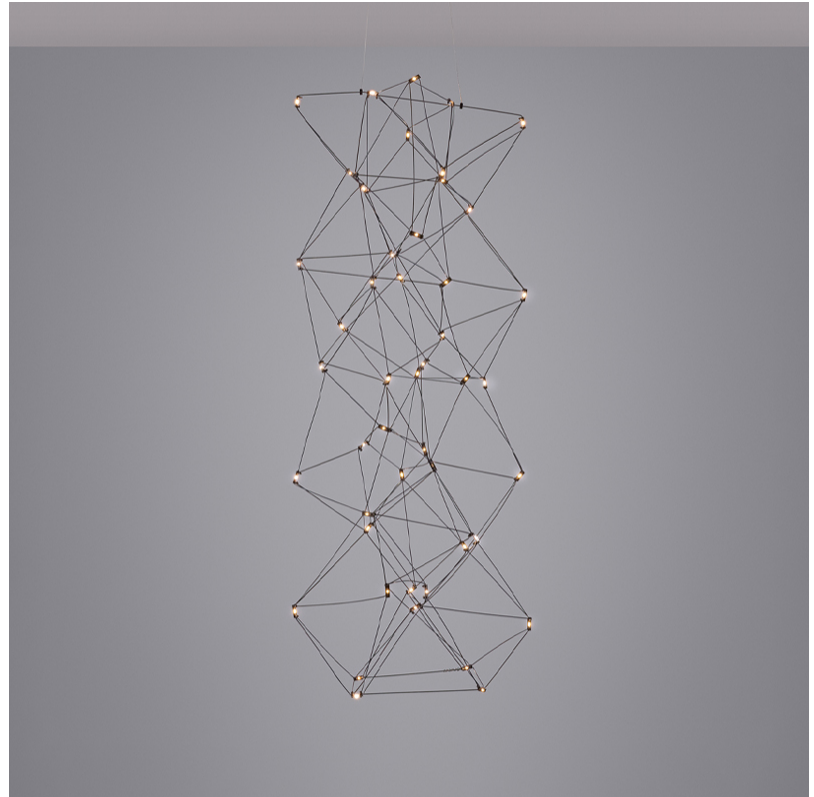

D1010053-

base number   LED Dimming   Color Temperature   Finish Options

1. To build a product code in our configurator select the specify button on the base model # product page
2. To build a manual product code on this datasheet choose from the options listed below in blue font and add the suffix to the base model #

GENERAL

Series: Cosmos Vertical
Partner: Quasar
Division: Design
Installation: Suspension
Product Type: Pendant
Mounting Location: Ceiling

PHYSICAL

Shape: Square
Length (mm): 400
Length (in): 15 3/4
Width (mm): 400
Width (in): 15 3/4
Height (mm): 1800
Height (in): 70 7/8
Max. Overall Height (mm): 3800
Max. Overall Height (in): 149 5/8
Weight (kg): 4.5
Weight (lbs): 9.92
[Fixture Finish: NIC / BRA / BBR](#)
Fixture Material: Metal
Cable Details: 2000mm Cable
Upon Request: Custom Sizes Optional Dowlight upon request

ELECTRICAL

Number of Lamps: 54
Lamp Type: LED
Input Wattage (W): 32.4
Max. Wattage Per Lamp (W): 0.6
[Dimming: 0-10V Dimming / Phase Dimming (120Vac Only)](#)
Driver Included: Yes
Driver Location: Integrated
Driver Type: Constant Voltage - Universal
Driver Class: Class 2
Input Voltage (V): 120 - 277
Output Voltage (V): 12

LED

Number of LEDs: 54
[Color Temperature (°K): 2400 / 2800](#)
Max. Delivered Lumen (lm): 1620 (2800K)
CRI: >90 CRI
Lamp Life (hrs): 50000

OPTICAL

RATINGS AND CERTIFICATIONS

Certified By: Certified for North American Standards
IP rating: IP20

PROJECT
TYPE
SPECIFIER
QUANTITY
DATE