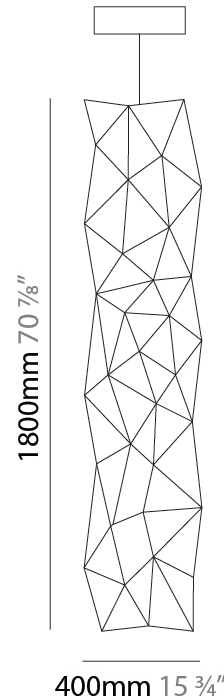

D1010053-

base number   LED Dimming   Color Temperature   Finish Options

1. To build a product code in our configurator select the specify button on the base model # product page
2. To build a manual product code on this datasheet choose from the options listed below in blue font and add the suffix to the base model #

GENERAL

Series: Cosmos Vertical
Partner: Quasar
Division: Design
Installation: Suspension
Product Type: Pendant
Mounting Location: Ceiling

PHYSICAL

Shape: Square
Length (mm): 400
Length (in): 15 3/4
Width (mm): 400
Width (in): 15 3/4
Height (mm): 1800
Height (in): 70 7/8
Max. Overall Height (mm): 3800
Max. Overall Height (in): 149 5/8
Weight (kg): 4.5
Weight (lbs): 9.92
[Fixture Finish: NIC / BRA / BBR](#)
Fixture Material: Metal
Cable Details: 2000mm Cable
Upon Request: Custom Sizes Optional Dowlight upon request

ELECTRICAL

Number of Lamps: 54
Lamp Type: LED
Input Wattage (W): 32.4
Max. Wattage Per Lamp (W): 0.6
[Dimming: 0-10V Dimming / Phase Dimming (120Vac Only)](#)
Driver Included: Yes
Driver Location: Integrated
Driver Type: Constant Voltage - Universal
Driver Class: Class 2
Input Voltage (V): 120 - 277
Output Voltage (V): 12

LED

Number of LEDs: 54
[Color Temperature (°K): 2400 / 2800](#)
Max. Delivered Lumen (lm): 1620 (2800K)
CRI: >90 CRI
Lamp Life (hrs): 50000

OPTICAL

RATINGS AND CERTIFICATIONS

Certified By: Certified for North American Standards
IP rating: IP20

PROJECT
TYPE
SPECIFIER
QUANTITY
DATE